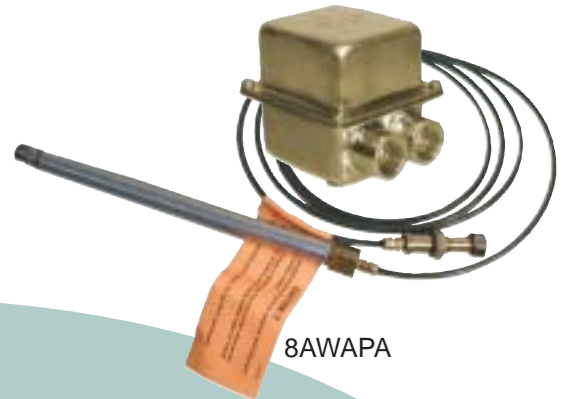

- ◆PRINT THIS PAGE
- ◆VIEW REPAIR PARTS
- ◆BACK TO
- ◆HOME

AT-THE-WELL SCREW-IN CONTROL KITS

AT-THE-WELL SCREW-IN CONTROL KIT

For Reciprocating and Submersible Pumps

Model No. 8AWAPA

- Same as model number OAWRPA, except control is screw-in type, instead of plug-in type.
- One size fits 0 - 8 foot bury.
- 120 PSI Maximum pressure rating

ALL SCREW-IN CONTROL KIT

less Pressure Switch

Model No. 8AWAA

CONTROL FLUID For AW Controls

Model No. 8AWF

8AWF

133 Enterprise Street
Evansville, WI 53536