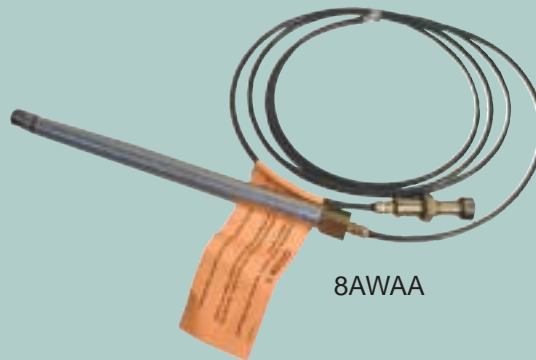

- ◆PRINT THIS PAGE
- ◆VIEW REPAIR PARTS
- ◆BACK TO
- ◆HOME

AT-THE-WELL SCREW-IN CONTROL KITS

AT-THE-WELL SCREW-IN CONTROL KIT

For Reciprocating and Submersible Pumps

Model No. 8AWAPA

- Same as model number OAWRPA, except control is screw-in type, instead of plug-in type.
- One size fits 0 - 8 foot bury.
- 120 PSI Maximum pressure rating

ALL SCREW-IN CONTROL KIT

less Pressure Switch

Model No. 8AWAA

CONTROL FLUID For AW Controls

Model No. 8AWF

8AWF

133 Enterprise Street
Evansville, WI 53536