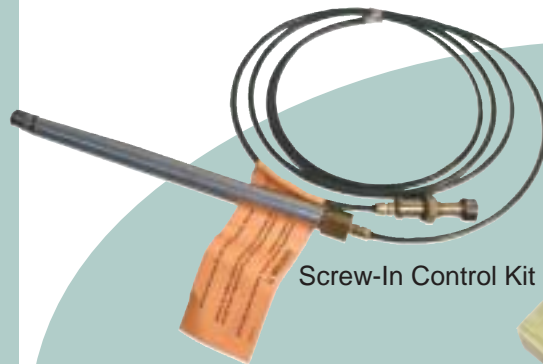

- ◆PRINT THIS PAGE
- ◆VIEW REPAIR PARTS
- ◆BACK TO HOME
- ◆HOME

AT-THE-WELL CONTROL SYSTEMS

- At-The-Well Concept
- At-The-Well Plug-In Controls Kits for Submersible Pumps
- At-the-Well Plug-In Controls Kits for Reciprocating & Submersible Pumps
- At-The-Well Screw-In Control Kit for Reciprocating and Submersible Pumps

All Screw-In Control Kit

Control Fluid for AW Controls

Screw-In Control Kit

Control Fluid

Control Kit for Submersible Pumps

Plug-In Control Kit w/Switch

Screw-In Control Kit w/Switch

133 Enterprise Street
Evansville, WI 53536