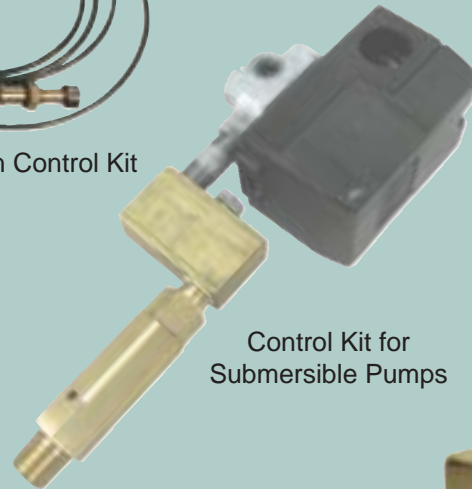

- ◆PRINT THIS PAGE
- ◆VIEW REPAIR PARTS
- ◆BACK TO HOME
- ◆HOME

AT-THE-WELL CONTROL SYSTEMS

- At-The-Well Concept
- At-The-Well Plug-In Controls Kits for Submersible Pumps
- At-the-Well Plug-In Controls Kits for Reciprocating & Submersible Pumps
- At-The-Well Screw-In Control Kit for Reciprocating and Submersible Pumps

All Screw-In Control Kit

Control Fluid for AW Controls

Screw-In Control Kit

Control Fluid

Control Kit for Submersible Pumps

Plug-In Control Kit w/Switch

Screw-In Control Kit w/Switch

133 Enterprise Street
Evansville, WI 53536