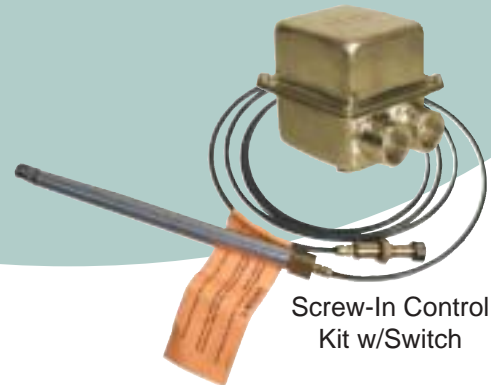

- ◆PRINT THIS PAGE
- ◆VIEW REPAIR PARTS
- ◆BACK TO HOME
- ◆HOME

AT-THE-WELL CONTROL SYSTEMS

- At-The-Well Concept
- At-The-Well Plug-In Controls Kits for Submersible Pumps
- At-the-Well Plug-In Controls Kits for Reciprocating & Submersible Pumps
- At-The-Well Screw-In Control Kit for Reciprocating and Submersible Pumps

All Screw-In Control Kit

Control Fluid for AW Controls

Screw-In Control Kit

Control Fluid

Control Kit for Submersible Pumps

Plug-In Control Kit w/Switch

Screw-In Control Kit w/Switch

133 Enterprise Street
Evansville, WI 53536